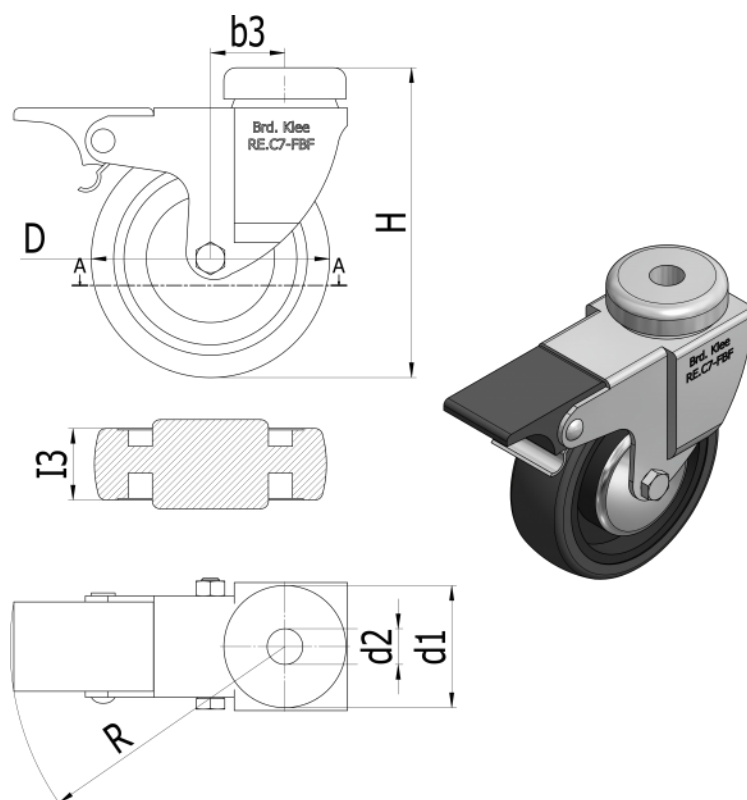

Article number: 2314452306

Description: E+G rubber wheel 452306  
RE.C7-060-FBF Turning plate with brake

## Measures

b3 = 21

D = 60

d1 = 41

d2 = 12

H = 83

I3 = 24

N = 500

R = 84

Weight = 320